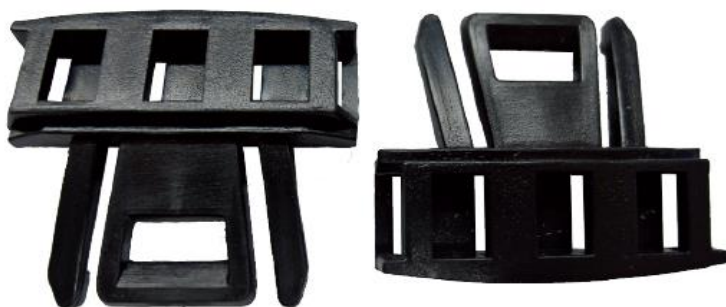

HEAD PROTECTION - ACCESSORIES

SPECIFICATIONS

Item	28011
Description	Pair of helmet adapters
Features	For mounting the half shell Art. 27006 on helmets Art. 28005 and Art. 28010.
Weight	10 gr approx.
Packaging	Packaged in pairs in a polyethylene bag.